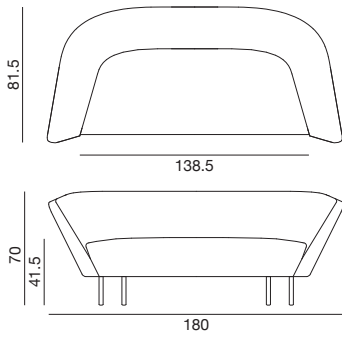

Loop

Design by Lievore Altherr Molina, 2009

Art. 2800

arper

www.arper.com

info@arper.com