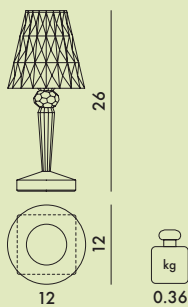

BATTERY 2015

Design Ferruccio Laviani

MATERIAL

Mass-dyed or metallic transparent PMMA

W9140/U9140

TRANSPARENT

B4
Crystal

AM
Amber

PR
Plum

VE
Green

BL
Blue

FU
Smoke

W9145/U9145

METALLIC

XX
Chrome

GG
Gold

W9140
W9145

U9140
U9145

W9140/U	4	2.95	0.039	32X38X32
W9145/U	4	2.95	0.039	32X38X32