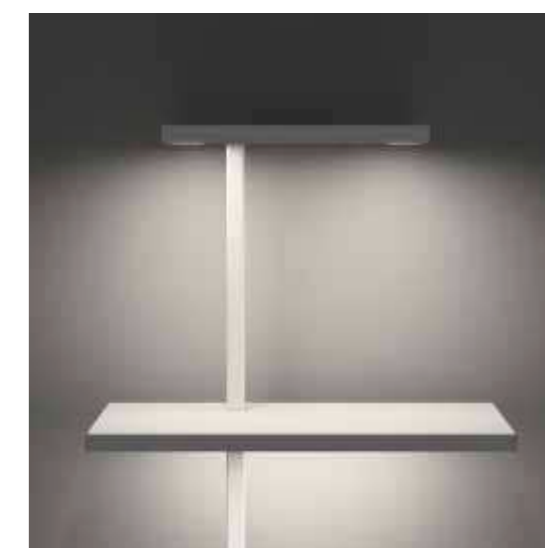

# Suite

Design by Jordi Vilardell & Meritxell Vidal.

Reinterprets and updates the traditional combination of side table or shelf with table lamp. Its warm and comfortable lighting effect appears when least expected, a pleasant luminous surprise.

6006 14 /15. 6012 93 /15. 6005 93 /10.

Reading light matt mink lacquer /  
Luz de lectura lacada visón mate.

6011 93 /15. 6007 93 /15.

## Suite

Pages: A-132, B-180, C-293.

Polycarbonate diffuser / Difusor de policarbonato.   

	<b>6005</b> 14 /10. <b>6005</b> 93 /10.	8 x LED STRIP 24V 1,63W.		
	<b>6010</b> 14 /10. <b>6010</b> 93 /10.	6 x LED STRIP 24V 1,63W.		
Glass diffuser mounted on shelf with dimmable light / Difusor de vidrio montado en estante con luz regulable.	<b>6006</b> 14 /15. <b>6006</b> 93 /15.	8 x LED STRIP 24V 1,63W. ① 1 x LED 4,5W 350mA.	● 14 Matt chocolate lacquer / Lacado marrón oscuro mate. ● 93 Matt white lacquer / Lacado blanco mate.	/10 2700°K Dimmable: No.
	<b>6011</b> 14 /15. <b>6011</b> 93 /15.	6 x LED STRIP 24V 1,63W. ① 1 x LED 4,5W 350mA.		/15. 2700°K. Dimmable: Push.
Reading light matt lacquer, mounted on shelf with dimmable light. / Luz de lectura lacada visión mate, montada en estante con luz regulable.	<b>6007</b> 14 /15. <b>6007</b> 93 /15.	8 x LED STRIP 24V 1,63W. ① 1 x LED 4,5W 350mA.		
	<b>6012</b> 14 /15. <b>6012</b> 93 /15.	6 x LED STRIP 24V 1,63W. ① 1 x LED 4,5W 350mA.		