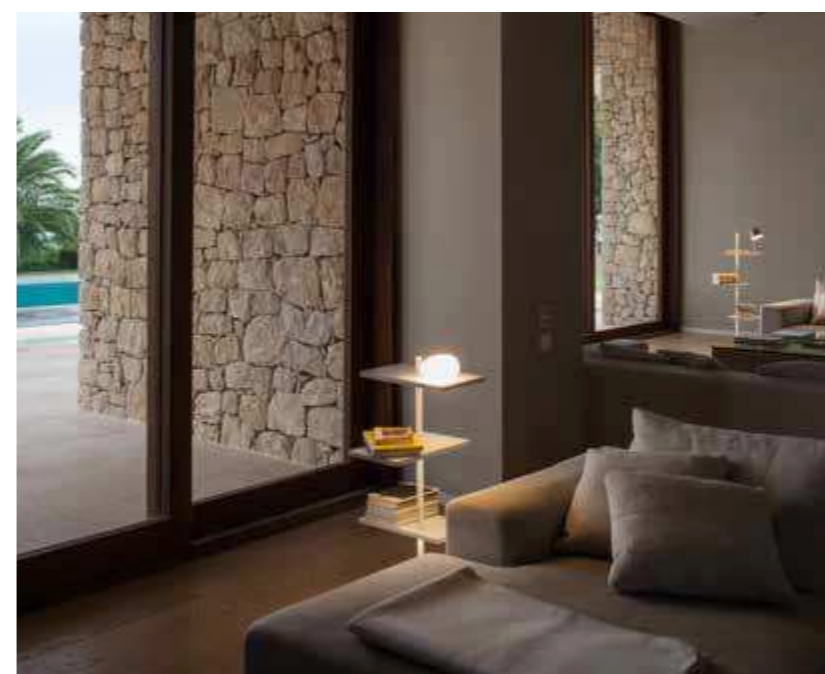

6011 93 /15. 6007 93 /15.