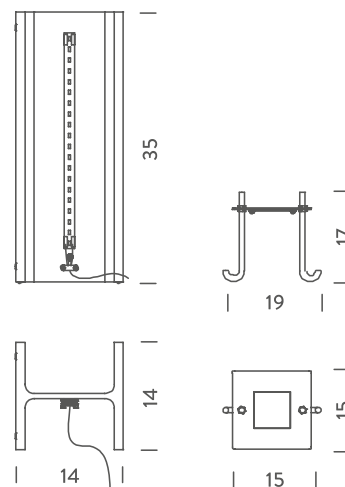

LED INDOOR

LAMPING

Source	linear LED
Total power	10W
Emission	direct/indirect
Switching	dimmable, TRIAC
Tension	220V
Color temperature	2700K
Luminous flux	1000lm
Typ cri	83
Energy class	A+
Materials	steel
Notes	cable lenght 2,7m, dimmer on cable, also available in 120V
Net lamp weight	12 Kg

Codes

RIC LMM 21

Structure

raw metal

PACKAGE

Package 01 20x20x41 cm / Gross weight: 13.5 Kg

Certificazioni