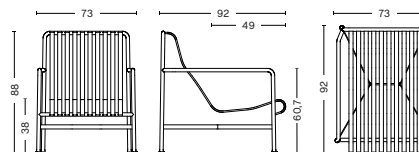

DIMENSIONS

PALISSADE TABLE

/ LENGTH 80 cm / 31.49"
 / WIDTH 80 cm / 31.49"
 / HEIGHT 74 cm / 29.13"

PALISSADE TABLE

/ LENGTH 160 cm / 62.99"
 / WIDTH 80 cm / 31.49"
 / HEIGHT 74 cm / 29.13"

PALISSADE LOUNGE SOFA

/ WIDTH 139 cm / 54.72"
 / DEPTH 88 cm / 34.65"
 / HEIGHT 70 cm / 27.56"
 / SEAT HEIGHT 38 cm / 14.96"
 / SEAT DEPTH 49 cm / 19.29"

PALISSADE LOUNGE CHAIR LOW

/ WIDTH 73 cm / 28.74"
 / DEPTH 81 cm / 31.89"
 / HEIGHT 70 cm / 27.56"
 / SEAT HEIGHT 38 cm / 14.96"
 / SEAT DEPTH 49 cm / 19.29"

PALISSADE LOUNGE CHAIR HIGH

/ WIDTH 73 cm / 28.74"
 / DEPTH 92 cm / 36.22"
 / HEIGHT 88 cm / 34.65"
 / SEAT HEIGHT 38 cm / 14.96"
 / SEAT DEPTH 49 cm / 19.29"

PALISSADE BAR STOOL

/ WIDTH 38 cm / 14.96"
 / DEPTH 45 cm / 17.72"
 / HEIGHT 78 cm / 30.71"

PALISSADE DINNING ARMCHAIR

- / WIDTH 63 cm / 24.80"
- / DEPTH 66 cm / 25.98"
- / HEIGHT 80 cm / 31.49"
- / SEAT HEIGHT 45 cm / 17.71"
- / SEAT DEPTH 44 cm / 17.32"

PALISSADE CHAIR

- / WIDTH 47 cm / 18.50"
- / DEPTH 56 cm / 22.05"
- / HEIGHT 80 cm / 31.49"
- / SEAT HEIGHT 45 cm / 17.71"
- / SEAT DEPTH 41 cm / 16.41"