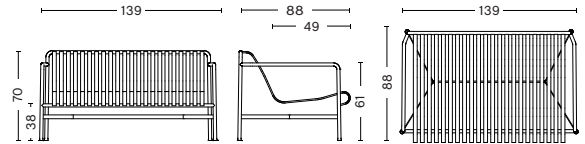

DIMENSIONS

PALISSADE TABLE

/ LENGTH 80 cm / 31.49"
 / WIDTH 80 cm / 31.49"
 / HEIGHT 74 cm / 29.13"

PALISSADE TABLE

/ LENGTH 160 cm / 62.99"
 / WIDTH 80 cm / 31.49"
 / HEIGHT 74 cm / 29.13"

PALISSADE LOUNGE SOFA

/ WIDTH 139 cm / 54.72"
 / DEPTH 88 cm / 34.65"
 / HEIGHT 70 cm / 27.56"
 / SEAT HEIGHT 38 cm / 14.96"
 / SEAT DEPTH 49 cm / 19.29"

PALISSADE LOUNGE CHAIR LOW

/ WIDTH 73 cm / 28.74"
 / DEPTH 81 cm / 31.89"
 / HEIGHT 70 cm / 27.56"
 / SEAT HEIGHT 38 cm / 14.96"
 / SEAT DEPTH 49 cm / 19.29"