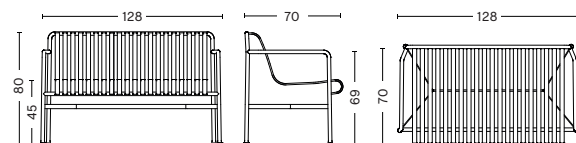

PALISSADE ARMCHAIR

- / WIDTH 51 cm / 20.08"
- / DEPTH 56 cm / 22.05"
- / HEIGHT 80 cm / 31.49"
- / SEAT HEIGHT 45 cm / 17.71"
- / SEAT DEPTH 41 cm / 16.41"

PALISSADE BENCH

- / WIDTH 120 cm / 47.24"
- / DEPTH 42 cm / 16.54"
- / HEIGHT 45 cm / 17.71"

PALISSADE DINING BENCH

- / WIDTH 128 cm / 50.39"
- / DEPTH 70 cm / 27.56"
- / HEIGHT 80 cm / 31.49"
- / SEAT HEIGHT 45 cm / 17.71"

PALISSADE OTTOMAN

- / WIDTH 65 cm / 25.59"
- / DEPTH 60 cm / 23.62"
- / HEIGHT 37 cm / 14.56"