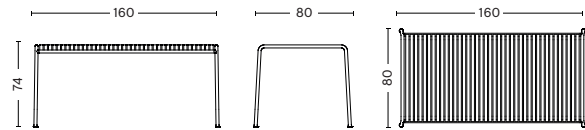

DIMENSIONS

PALISSADE TABLE

/ LENGTH 80 cm / 31.49"
 / WIDTH 80 cm / 31.49"
 / HEIGHT 74 cm / 29.13"

PALISSADE TABLE

/ LENGTH 160 cm / 62.99"
 / WIDTH 80 cm / 31.49"
 / HEIGHT 74 cm / 29.13"

PALISSADE LOUNGE SOFA