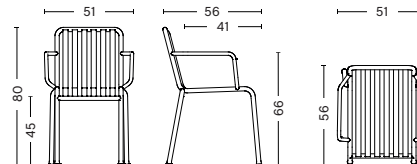

PALISSADE LOUNGE CHAIR HIGH

/ WIDTH 73 cm / 28.74"
 / DEPTH 92 cm / 36.22"
 / HEIGHT 88 cm / 34.65"
 / SEAT HEIGHT 38 cm / 14.96"
 / SEAT DEPTH 49 cm / 19.29"

PALISSADE BAR STOOL

/ WIDTH 38 cm / 14.96"
 / DEPTH 45 cm / 17.72"
 / HEIGHT 78 cm / 30.71"

PALISSADE DINNING ARMCHAIR

- / WIDTH 63 cm / 24.80"
- / DEPTH 66 cm / 25.98"
- / HEIGHT 80 cm / 31.49"
- / SEAT HEIGHT 45 cm / 17.71"
- / SEAT DEPTH 44 cm / 17.32"

PALISSADE CHAIR

- / WIDTH 47 cm / 18.50"
- / DEPTH 56 cm / 22.05"
- / HEIGHT 80 cm / 31.49"
- / SEAT HEIGHT 45 cm / 17.71"
- / SEAT DEPTH 41 cm / 16.41"

PALISSADE ARMCHAIR

- / WIDTH 51 cm / 20.08"
- / DEPTH 56 cm / 22.05"
- / HEIGHT 80 cm / 31.49"
- / SEAT HEIGHT 45 cm / 17.71"
- / SEAT DEPTH 41 cm / 16.41"

PALISSADE BENCH

- / WIDTH 120 cm / 47.24"
- / DEPTH 42 cm / 16.54"
- / HEIGHT 45 cm / 17.71"

PALISSADE DINING BENCH

- / WIDTH 128 cm / 50.39"
- / DEPTH 70 cm / 27.56"
- / HEIGHT 80 cm / 31.49"
- / SEAT HEIGHT 45 cm / 17.71"

PALISSADE OTTOMAN

- / WIDTH 65 cm / 25.59"
- / DEPTH 60 cm / 23.62"
- / HEIGHT 37 cm / 14.56"