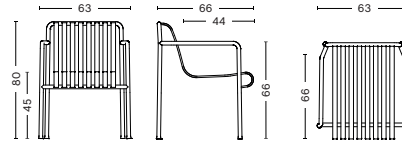

/ WIDTH 139 cm / 54.72"
 / DEPTH 88 cm / 34.65"
 / HEIGHT 70 cm / 27.56"
 / SEAT HEIGHT 38 cm / 14.96"
 / SEAT DEPTH 49 cm / 19.29"

PALISSADE LOUNGE CHAIR LOW

/ WIDTH 73 cm / 28.74"
 / DEPTH 81 cm / 31.89"
 / HEIGHT 70 cm / 27.56"
 / SEAT HEIGHT 38 cm / 14.96"
 / SEAT DEPTH 49 cm / 19.29"

PALISSADE LOUNGE CHAIR HIGH

/ WIDTH 73 cm / 28.74"
 / DEPTH 92 cm / 36.22"
 / HEIGHT 88 cm / 34.65"
 / SEAT HEIGHT 38 cm / 14.96"
 / SEAT DEPTH 49 cm / 19.29"

PALISSADE BAR STOOL

/ WIDTH 38 cm / 14.96"
 / DEPTH 45 cm / 17.72"
 / HEIGHT 78 cm / 30.71"

PALISSADE DINNING ARMCHAIR

- / WIDTH 63 cm / 24.80"
- / DEPTH 66 cm / 25.98"
- / HEIGHT 80 cm / 31.49"
- / SEAT HEIGHT 45 cm / 17.71"
- / SEAT DEPTH 44 cm / 17.32"

PALISSADE CHAIR

- / WIDTH 47 cm / 18.50"
- / DEPTH 56 cm / 22.05"
- / HEIGHT 80 cm / 31.49"
- / SEAT HEIGHT 45 cm / 17.71"
- / SEAT DEPTH 41 cm / 16.41"