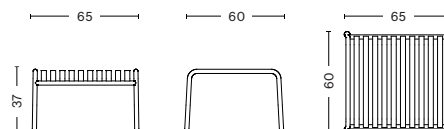

PALISSADE OTTOMAN

- / WIDTH 65 cm / 25.59"
- / DEPTH 60 cm / 23.62"
- / HEIGHT 37 cm / 14.56"