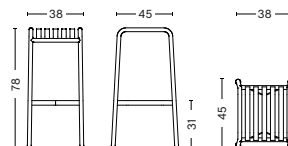

DIMENSIONS

PALISSADE TABLE

/ LENGTH 80 cm / 31.49"
 / WIDTH 80 cm / 31.49"
 / HEIGHT 74 cm / 29.13"

PALISSADE TABLE

/ LENGTH 160 cm / 62.99"
 / WIDTH 80 cm / 31.49"
 / HEIGHT 74 cm / 29.13"

PALISSADE LOUNGE SOFA

/ WIDTH 139 cm / 54.72"
 / DEPTH 88 cm / 34.65"
 / HEIGHT 70 cm / 27.56"
 / SEAT HEIGHT 38 cm / 14.96"
 / SEAT DEPTH 49 cm / 19.29"

PALISSADE LOUNGE CHAIR LOW

/ WIDTH 73 cm / 28.74"
 / DEPTH 81 cm / 31.89"
 / HEIGHT 70 cm / 27.56"
 / SEAT HEIGHT 38 cm / 14.96"
 / SEAT DEPTH 49 cm / 19.29"

PALISSADE LOUNGE CHAIR HIGH

/ WIDTH 73 cm / 28.74"
 / DEPTH 92 cm / 36.22"
 / HEIGHT 88 cm / 34.65"
 / SEAT HEIGHT 38 cm / 14.96"
 / SEAT DEPTH 49 cm / 19.29"

PALISSADE BAR STOOL

/ WIDTH 38 cm / 14.96"
 / DEPTH 45 cm / 17.72"
 / HEIGHT 78 cm / 30.71"