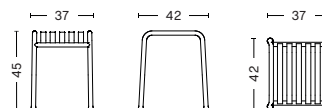

PALISSADE STOOL

- / WIDTH 37 cm / 14.56"
- / DEPTH 42 cm / 16.54"
- / HEIGHT 45 cm / 17.71"

NOTE

Take care not to scratch the chairs against each other when stacking them.
Do not move or drag the chairs around when stacked as the weight will damage the legs.