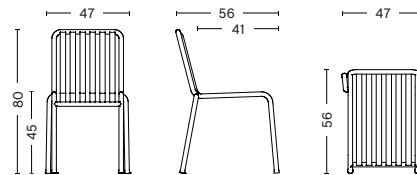

DIMENSIONS

PALISSADE TABLE

/ LENGTH 80 cm / 31.49"
 / WIDTH 80 cm / 31.49"
 / HEIGHT 74 cm / 29.13"

PALISSADE TABLE

/ LENGTH 160 cm / 62.99"
 / WIDTH 80 cm / 31.49"
 / HEIGHT 74 cm / 29.13"

PALISSADE LOUNGE SOFA

/ WIDTH 139 cm / 54.72"
 / DEPTH 88 cm / 34.65"
 / HEIGHT 70 cm / 27.56"
 / SEAT HEIGHT 38 cm / 14.96"
 / SEAT DEPTH 49 cm / 19.29"

PALISSADE LOUNGE CHAIR LOW

/ WIDTH 73 cm / 28.74"
 / DEPTH 81 cm / 31.89"
 / HEIGHT 70 cm / 27.56"
 / SEAT HEIGHT 38 cm / 14.96"
 / SEAT DEPTH 49 cm / 19.29"

PALISSADE LOUNGE CHAIR HIGH

/ WIDTH 73 cm / 28.74"
 / DEPTH 92 cm / 36.22"
 / HEIGHT 88 cm / 34.65"
 / SEAT HEIGHT 38 cm / 14.96"
 / SEAT DEPTH 49 cm / 19.29"

PALISSADE BAR STOOL

/ WIDTH 38 cm / 14.96"
 / DEPTH 45 cm / 17.72"
 / HEIGHT 78 cm / 30.71"

PALISSADE DINNING ARMCHAIR

- / WIDTH 63 cm / 24.80"
- / DEPTH 66 cm / 25.98"
- / HEIGHT 80 cm / 31.49"
- / SEAT HEIGHT 45 cm / 17.71"
- / SEAT DEPTH 44 cm / 17.32"

PALISSADE CHAIR

- / WIDTH 47 cm / 18.50"
- / DEPTH 56 cm / 22.05"
- / HEIGHT 80 cm / 31.49"
- / SEAT HEIGHT 45 cm / 17.71"
- / SEAT DEPTH 41 cm / 16.41"