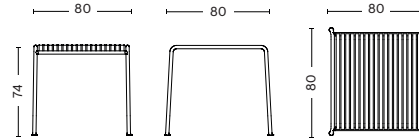

DIMENSIONS

PALISSADE TABLE

/ LENGTH 80 cm / 31.49"
 / WIDTH 80 cm / 31.49"
 / HEIGHT 74 cm / 29.13"

PALISSADE TABLE

/ LENGTH 160 cm / 62.99"
 / WIDTH 80 cm / 31.49"
 / HEIGHT 74 cm / 29.13"

PALISSADE LOUNGE SOFA