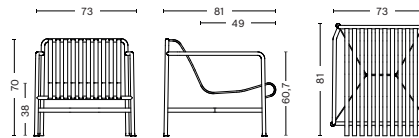

DIMENSIONS

PALISSADE TABLE

/ LENGTH 80 cm / 31.49"
 / WIDTH 80 cm / 31.49"
 / HEIGHT 74 cm / 29.13"

PALISSADE TABLE

/ LENGTH 160 cm / 62.99"
 / WIDTH 80 cm / 31.49"
 / HEIGHT 74 cm / 29.13"

PALISSADE LOUNGE SOFA

/ WIDTH 139 cm / 54.72"
 / DEPTH 88 cm / 34.65"
 / HEIGHT 70 cm / 27.56"
 / SEAT HEIGHT 38 cm / 14.96"
 / SEAT DEPTH 49 cm / 19.29"

PALISSADE LOUNGE CHAIR LOW

/ WIDTH 73 cm / 28.74"
 / DEPTH 81 cm / 31.89"
 / HEIGHT 70 cm / 27.56"
 / SEAT HEIGHT 38 cm / 14.96"
 / SEAT DEPTH 49 cm / 19.29"