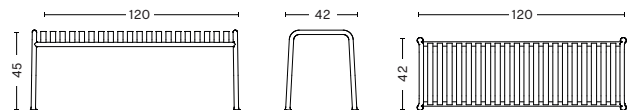

PALISSADE BENCH

- / WIDTH 120 cm / 47.24"
- / DEPTH 42 cm / 16.54"
- / HEIGHT 45 cm / 17.71"