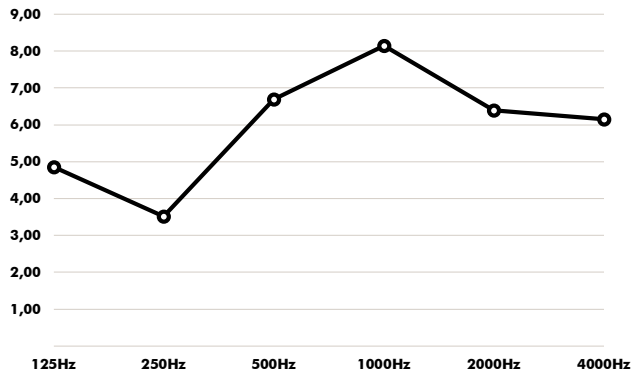

Acoustics

BuzziTwist

Equivalent sound absorption area in m² per object

Hz	Aeq/m²
125	4.85
250	3.51
500	6.69
1000	8.14
2000	6.39
4000	6.15