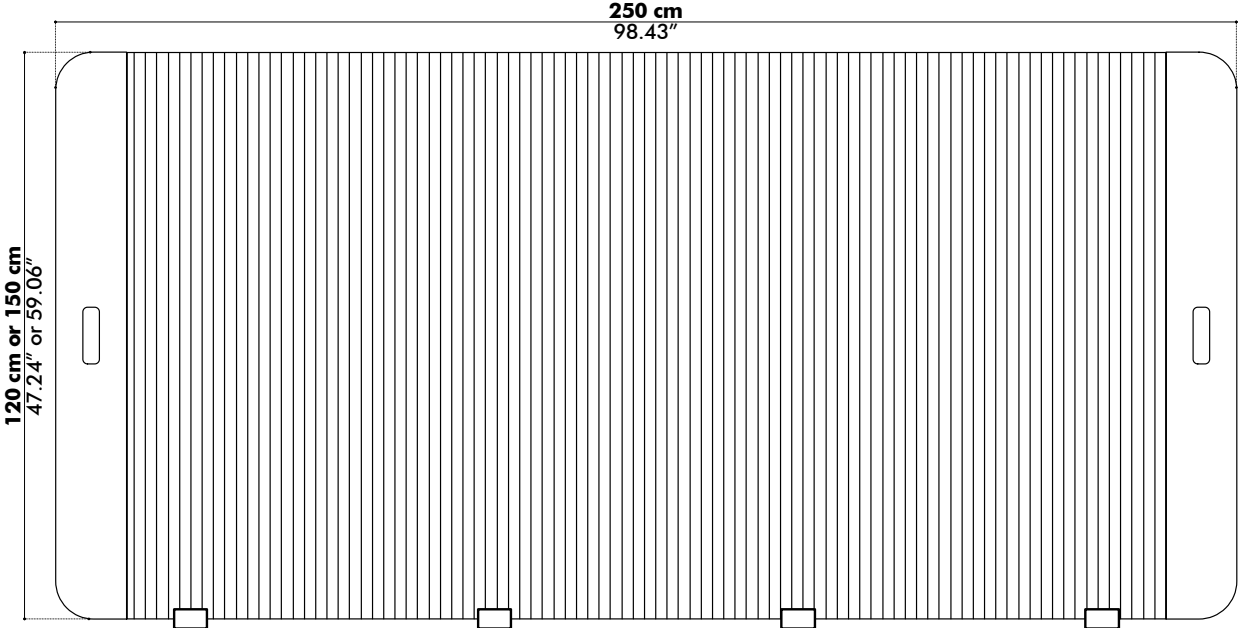

Anthracite
StoneGrey
OffWhite

Jane

Anthracite
StoneGrey
EcoBrown
OffWhite
White
Red

Sigma

Anthracite
StoneGrey
EcoBrown
OffWhite
White
Orange

Dimensions

Acoustics

BuzziTwist