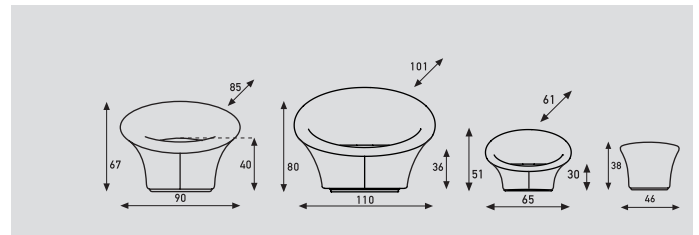

Mushroom

Artifort®

Pierre Paulin | 1960

Base:

- Floor plate multiplex black.
- 5 white plastic gliders.
- As option metal gliders or felt gliders.

Frame:

- Steel insert frame.
- Covered with moulded foam.

Upholstery:

- Upholstery category chairs: ③ ④
- Upholstery category footstool: ② ③ ④

Mushroom

models	F 560 Mushroom	F 562 Big Mushroom	Mushroom junior	P 560 footstool
meterage	330cm	385cm	220cm	120cm
weight	20kg	22kg	8,5kg	5kg
packing	0,68m3	0,88m3	0,48m3	0,11m3